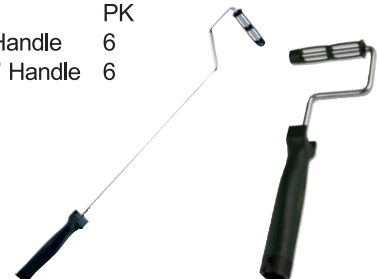

JUMBO-KOTER® FRAMES

- Exclusive Wooster frames work with both 4 1/2 in.
- Solvent-resistant plastic cage, extra-smooth rolling action
- Chrome-plated 1/4 in. shank, 90 degree angle
- Full-size polypropylene grip with reinforced threads, Sherlock GT® compatible
- Use only with Jumbo-Koter rollers

JOBGING	ITEM	SIZE	PK
9991-469	RR013	14" Handle	6
9991-470	RR014	26.5" Handle	6